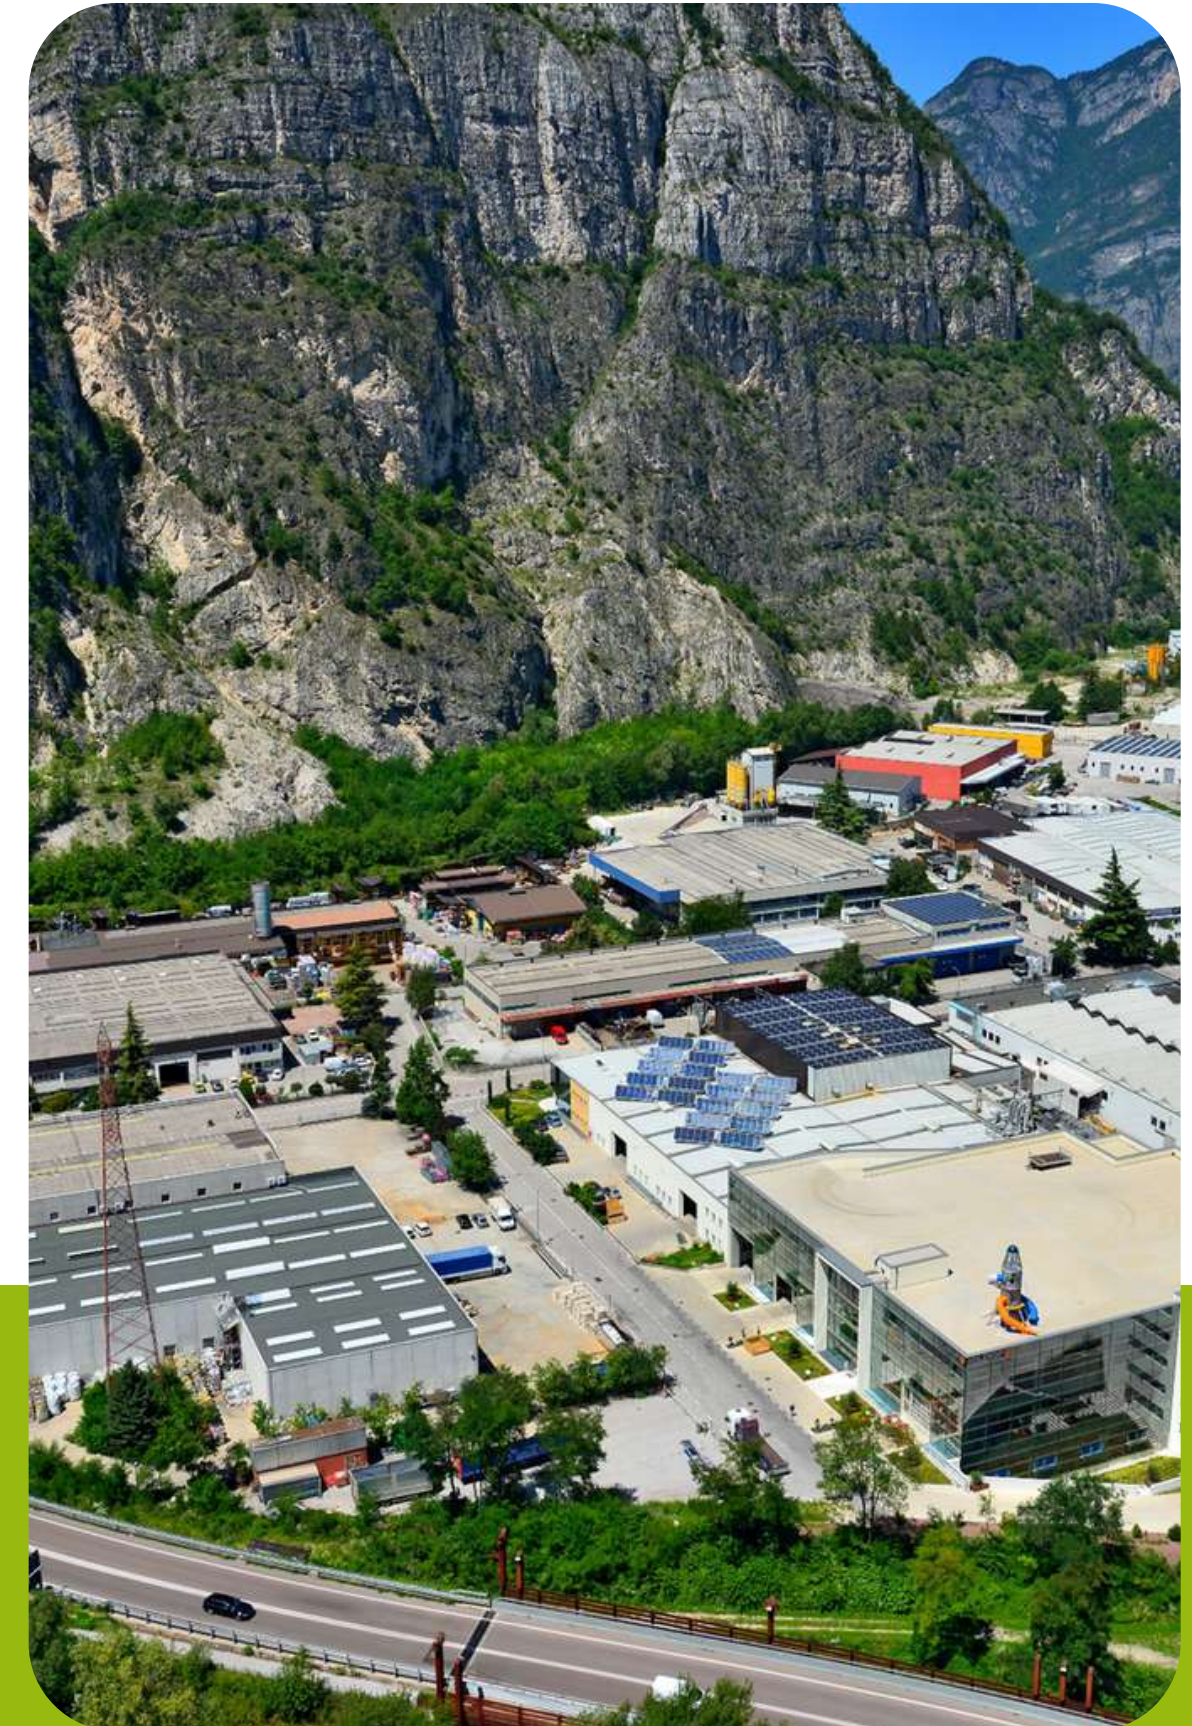

HOLZHOF®

the **green** playground & urban equipment company

Company Profile

ABOUT US

Holzhof was founded in 1976 as a small family business producing wooden elements for agricultural use; nowadays it is **one of the leading companies in its sector** and employs more than 50 persons in a modern and sustainable establishment.