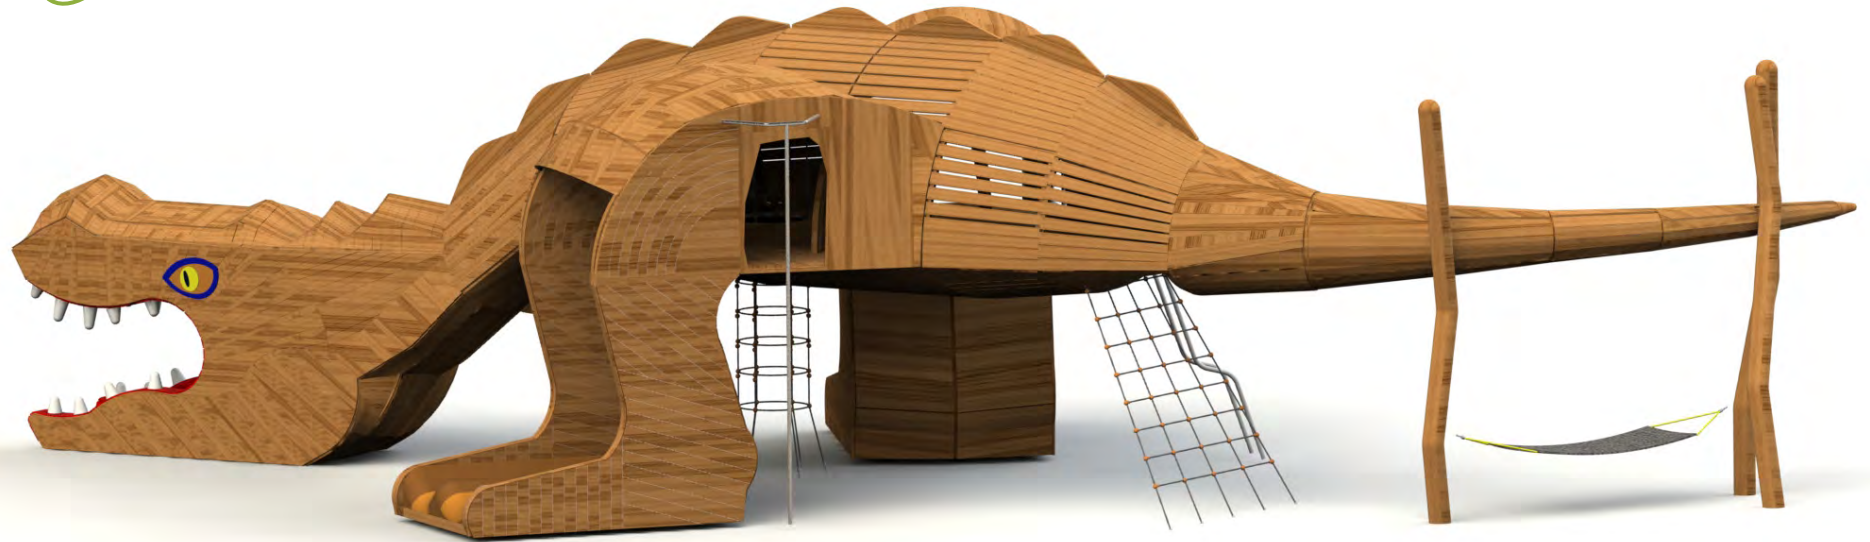

 > 3

 1500x1165 cm 125 m²

HOLZHOF®

playground & urban equipment

FANTASY

HOLZHOF®
playground & urban equipment

Holzhof Srl
Via della Rupe, 33
I-38017 Mezzolombardo-TN
Tel +39 0461 60 15 01
info@holzhof.com
www.holzhof.com