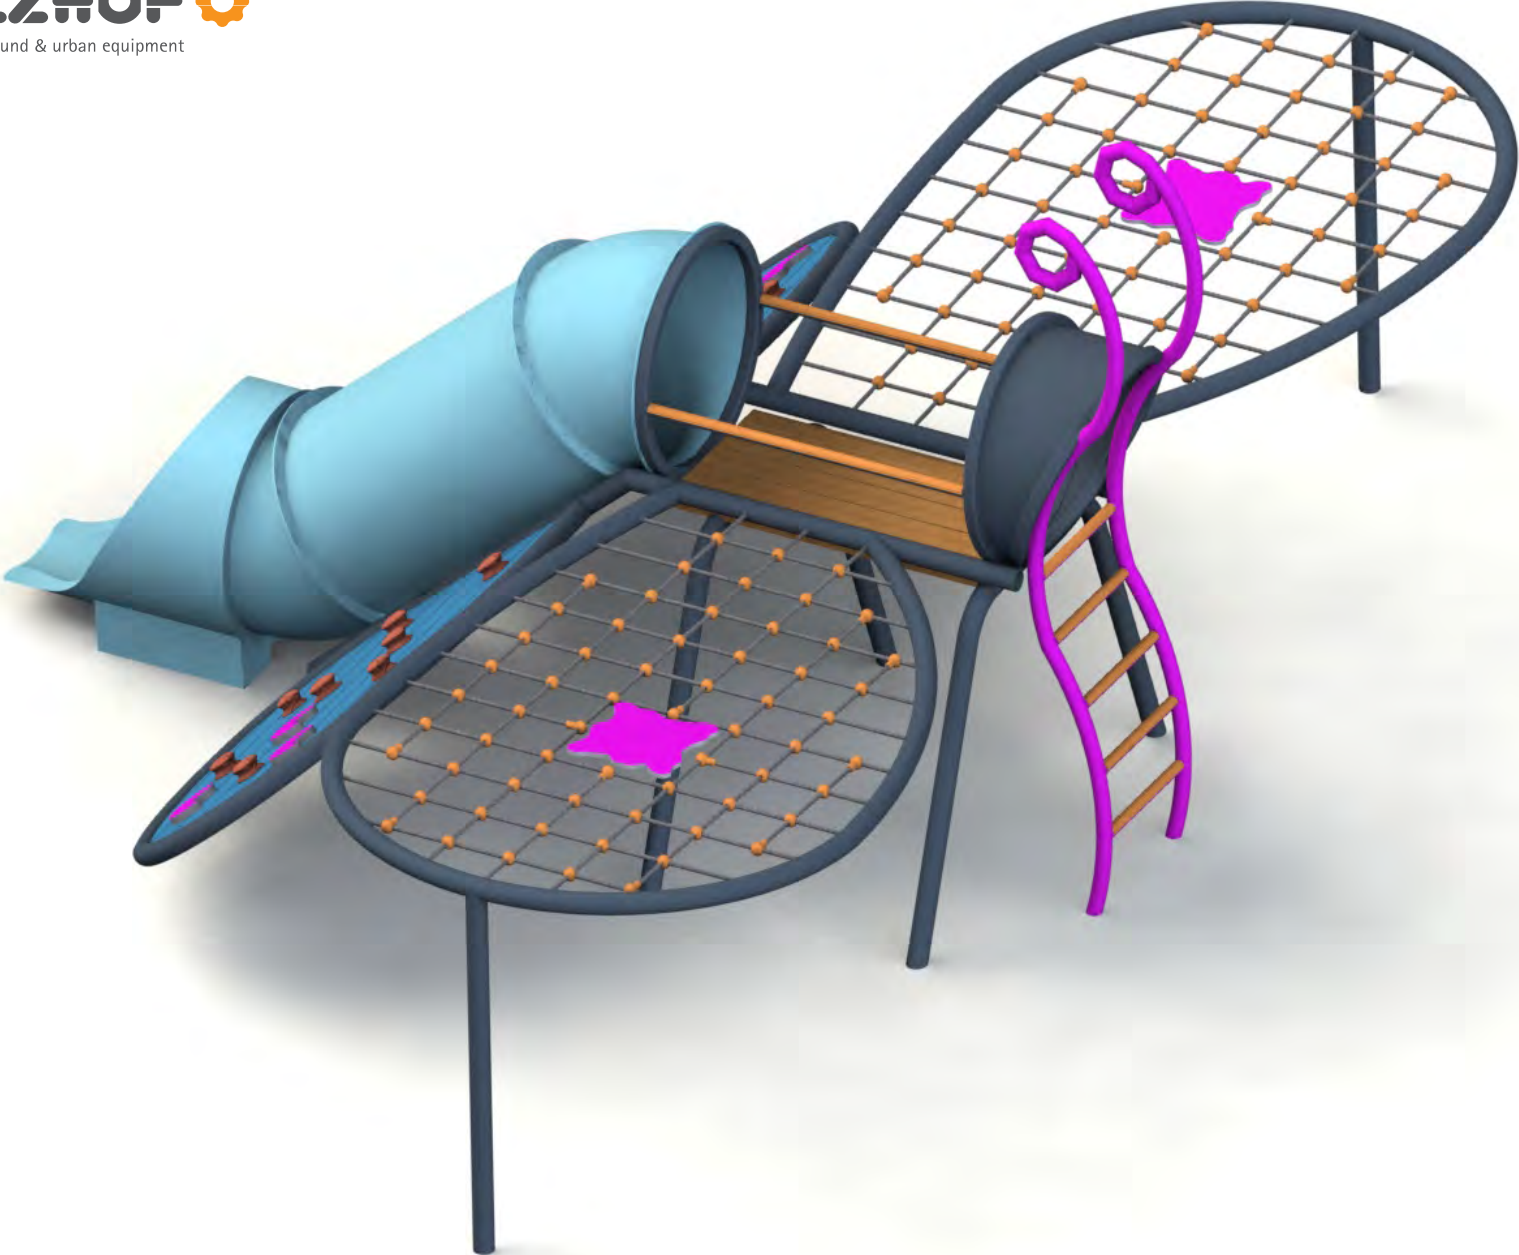

playground & urban equipment

FANTASY

farfalla
xfy20

 640x460, h 270 cm

 150 cm

 > 3

 1030x850 cm

 62 m²