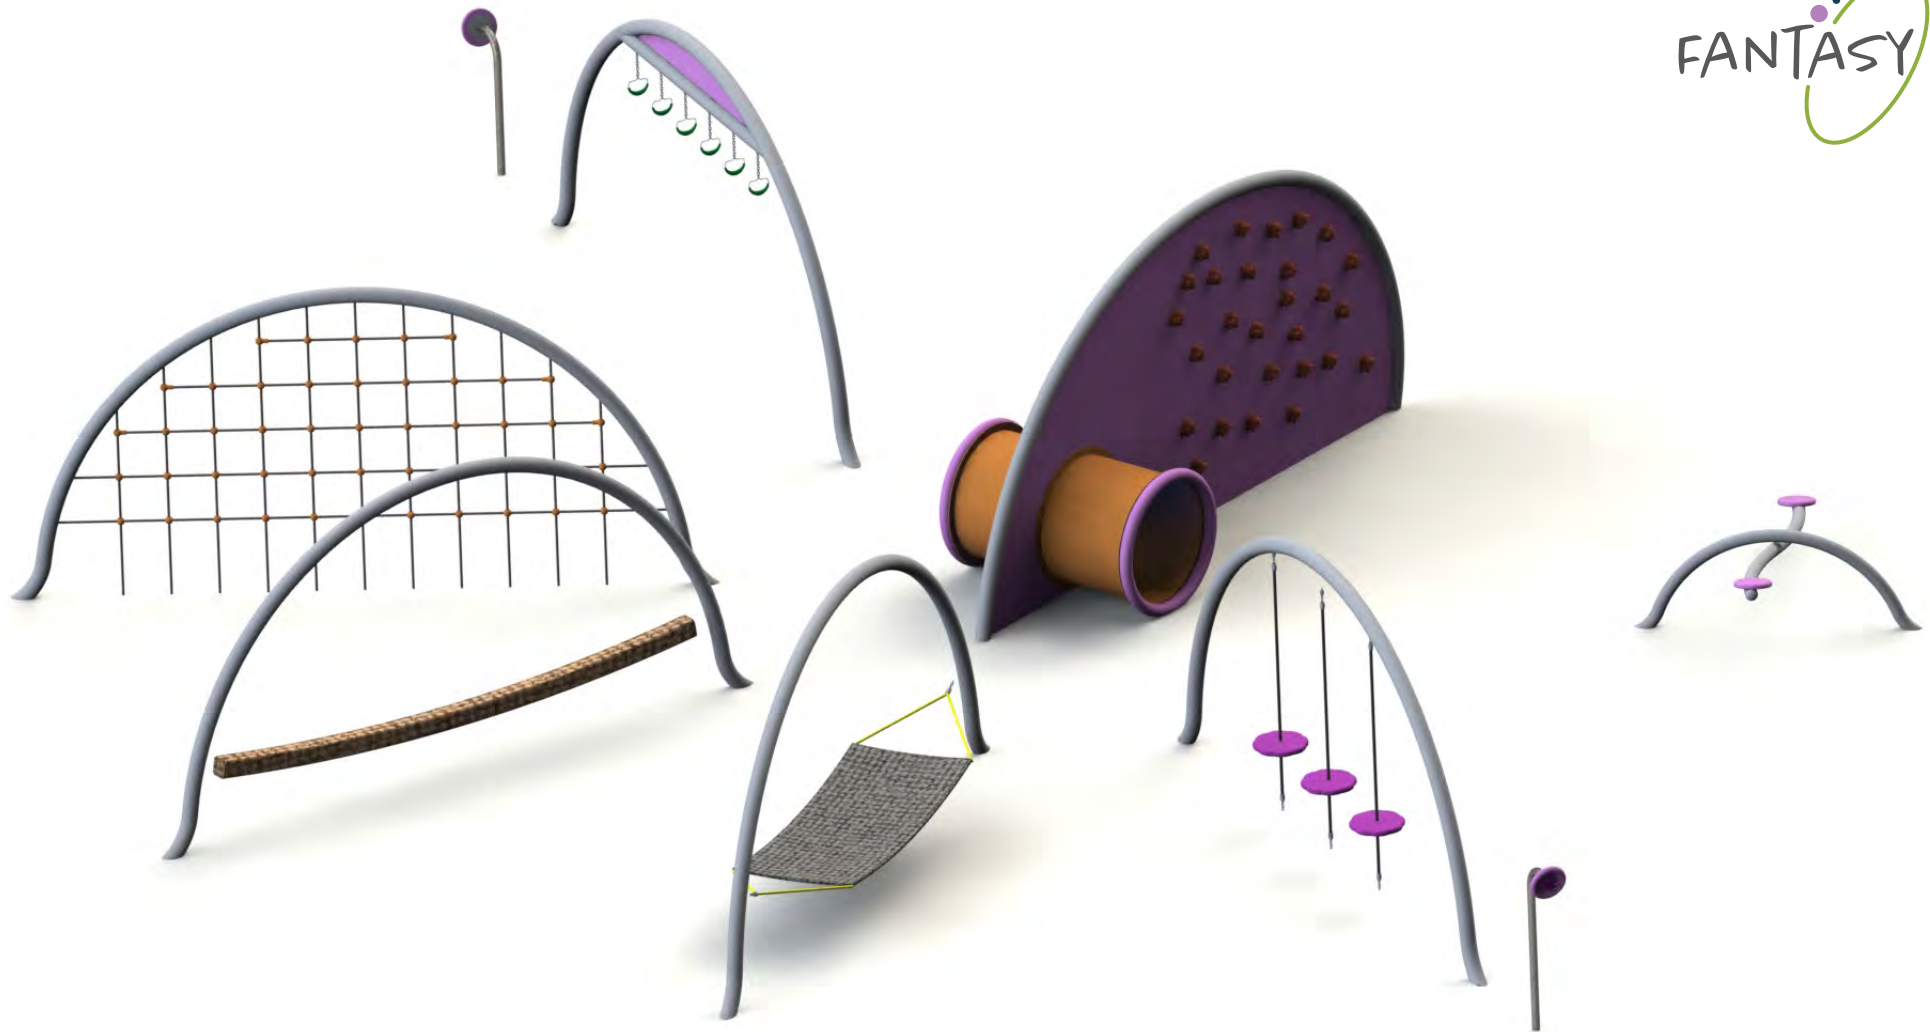

 200 cm

 > 6

 1080x800 cm

 65 m²

HOLZHOF®

playground & urban equipment

FANTASY

polipo
xfy70