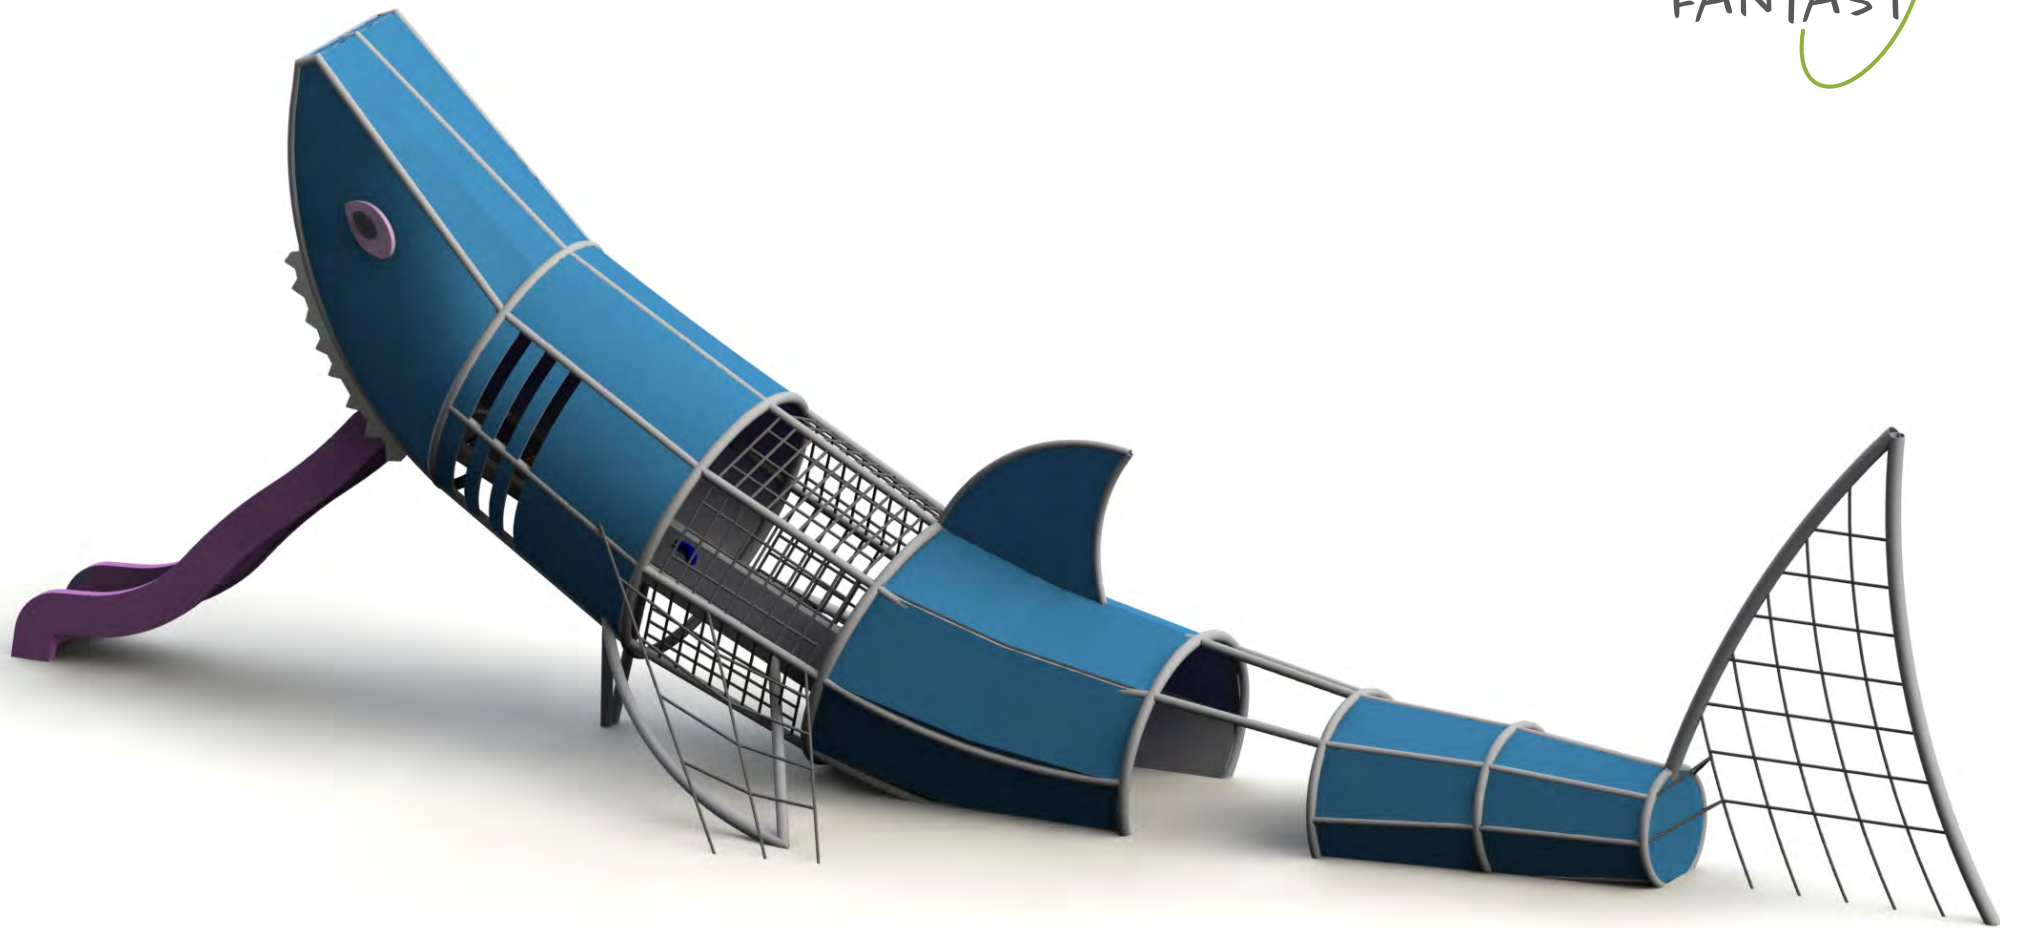

FANTASY

HOLZHOF® 
playground & urban equipment

HOLZHOF®

playground & urban equipment

FANTASY

squalo
xfy30

 1130x350, h 250 cm

 250 cm

 > 3

 1580x650 cm

 75 m²

FANTASY

libellula
xfy50

 1085x850, h 250 cm

 200 cm

 > 6