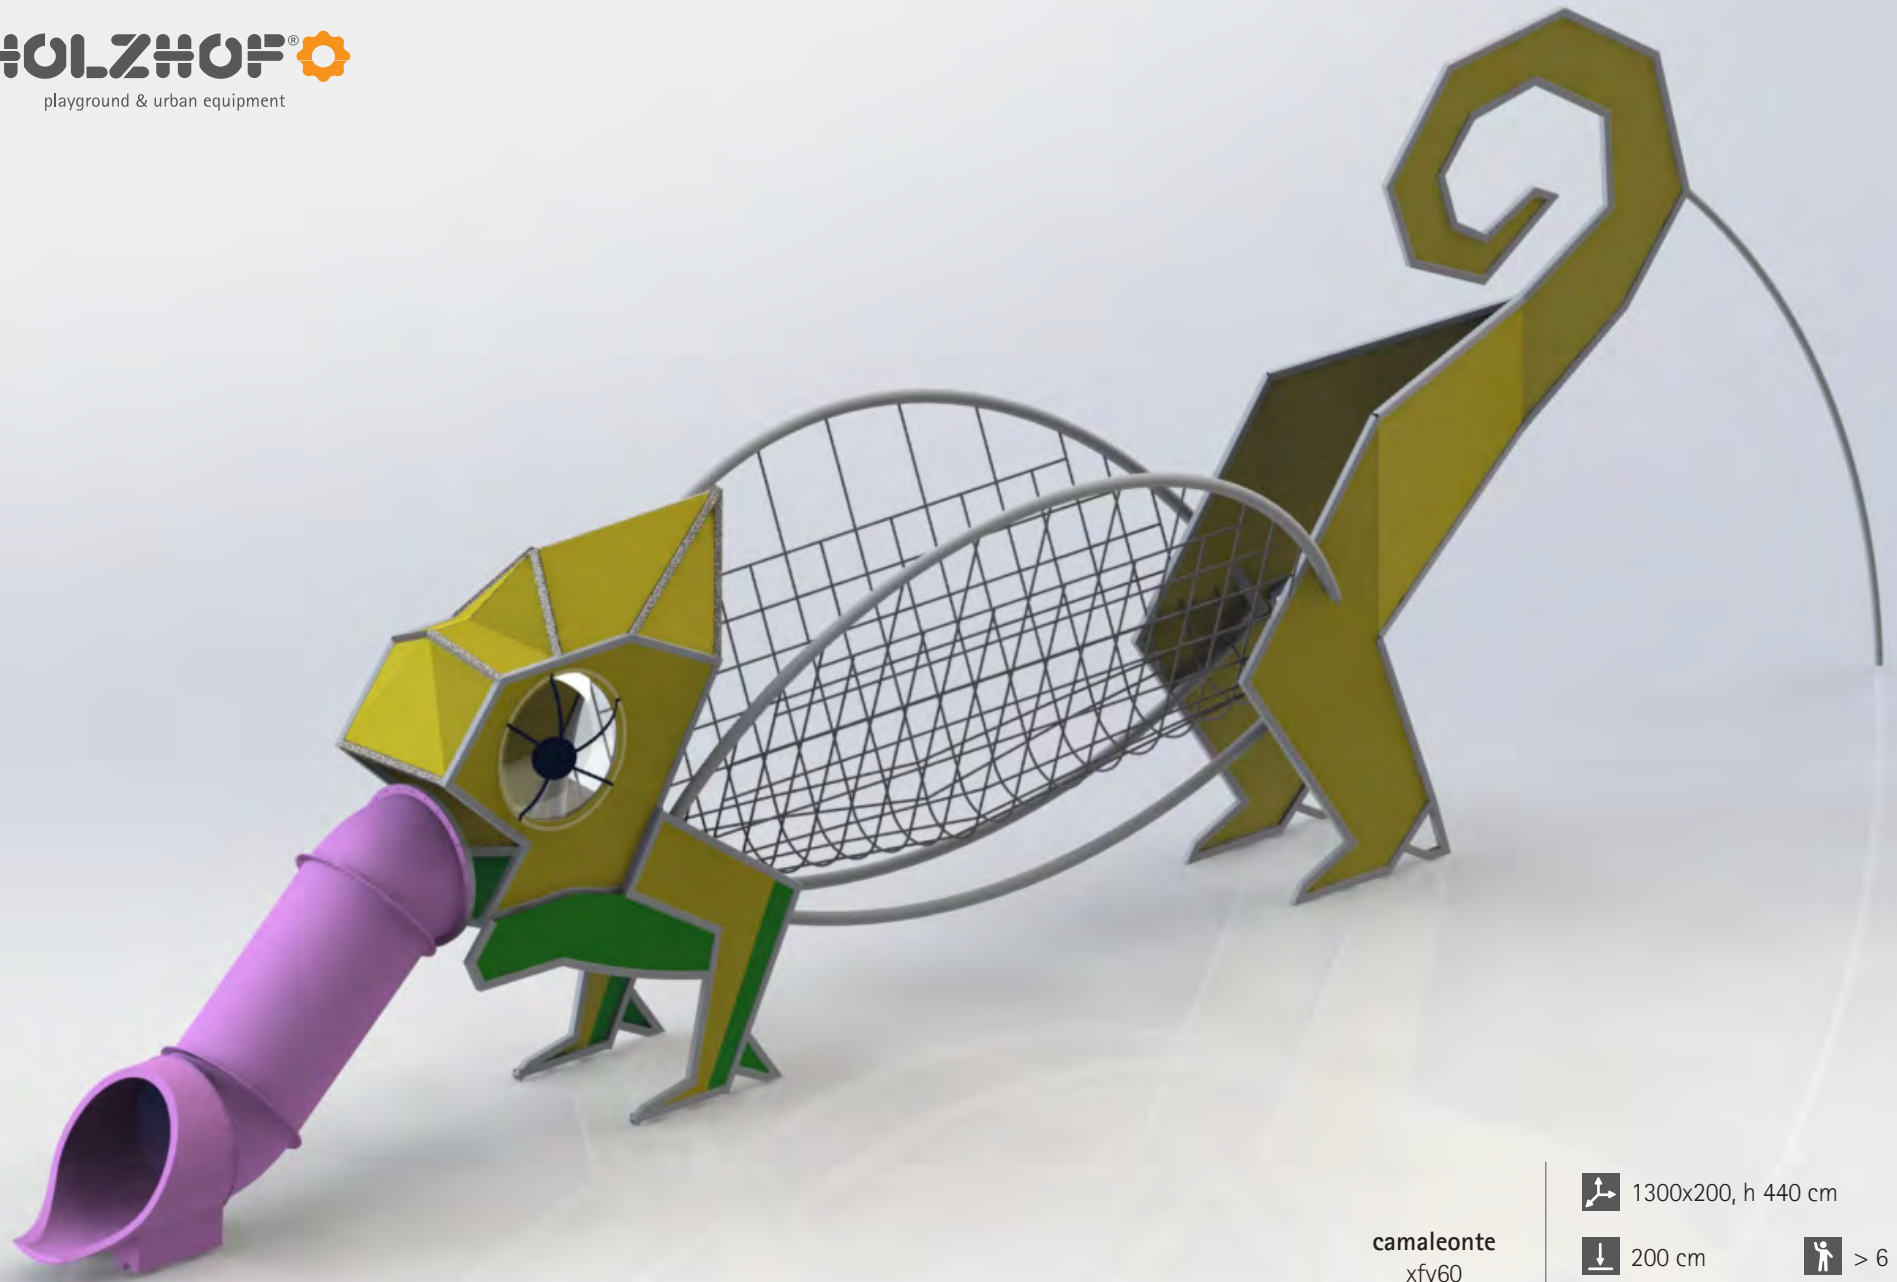

camaleonte
xfy60

1300x200, h 440 cm

200 cm

> 6

1650x550 cm

75 m²