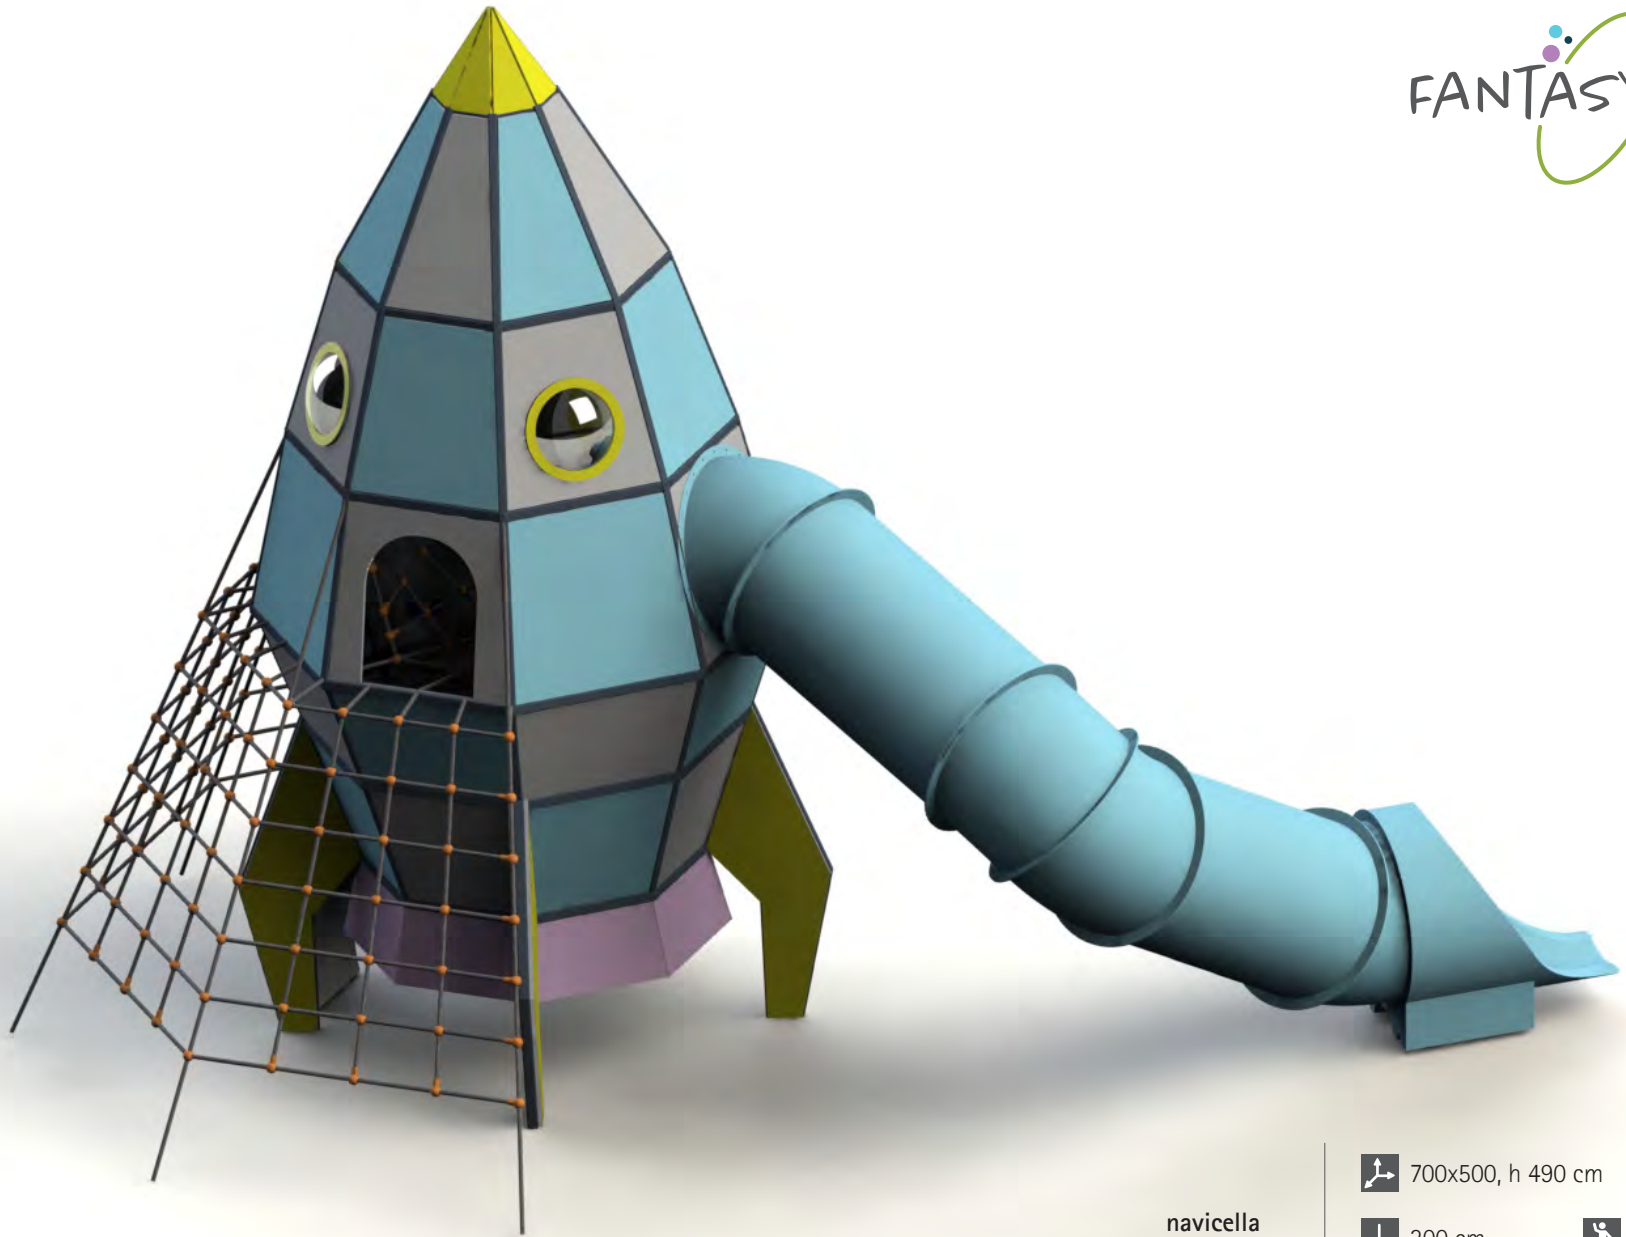

FANTASY

HOLZHOF® 
playground & urban equipment

HOLZHOF®

playground & urban equipment

FANTASY

squalo
xfy30

 1130x350, h 250 cm

 250 cm

playground & urban equipment

FANTASY

farfalla
xfy20

 640x460, h 270 cm

 150 cm

 > 3

 1030x850 cm

 62 m²

tartaruga
xfy10

 800x600, h 220 cm

 200 cm

 > 6

 1130x880 cm

 72 m²

navicella
xfy40

 700x500, h 490 cm

 200 cm

 > 6

 1080x800 cm

 65 m²

HOLZHOF®

playground & urban equipment

FANTASY

polipo
xfy70