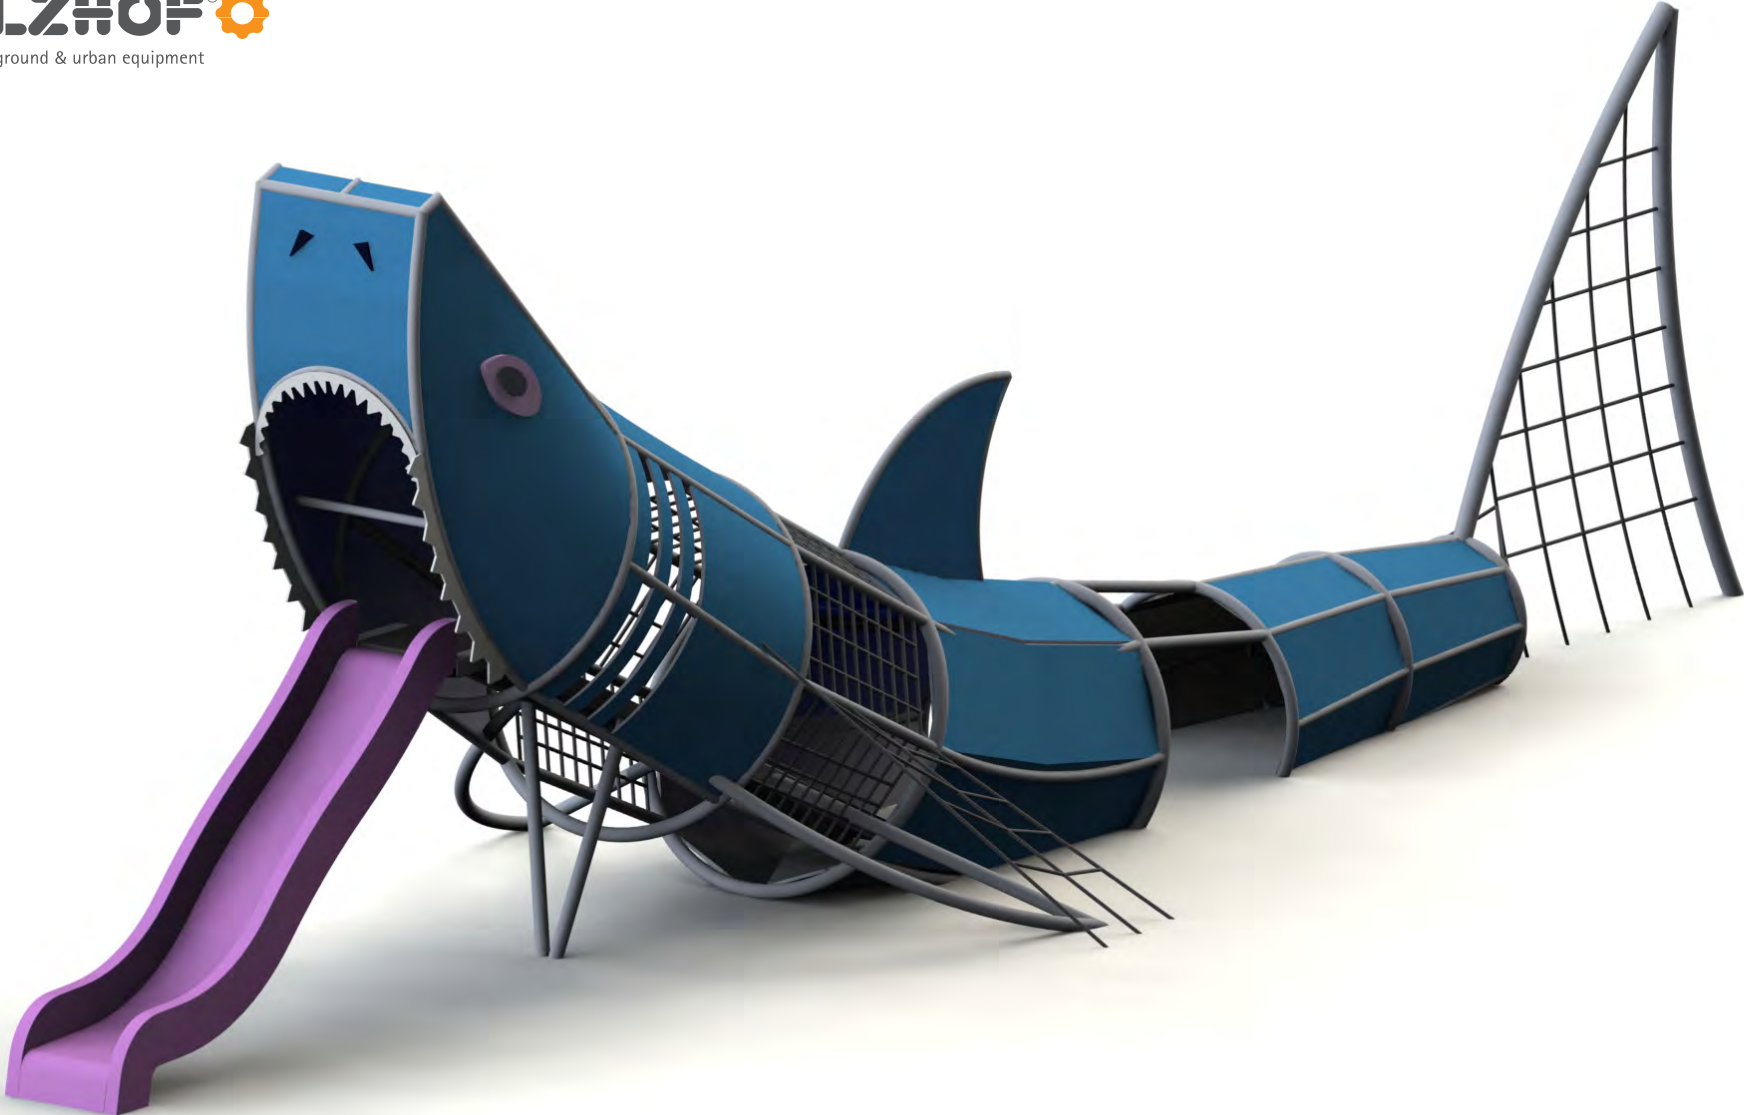

FANTASY

HOLZHOF® 
playground & urban equipment

HOLZHOF®

playground & urban equipment

FANTASY

squalo
xfy30

 1130x350, h 250 cm

 250 cm