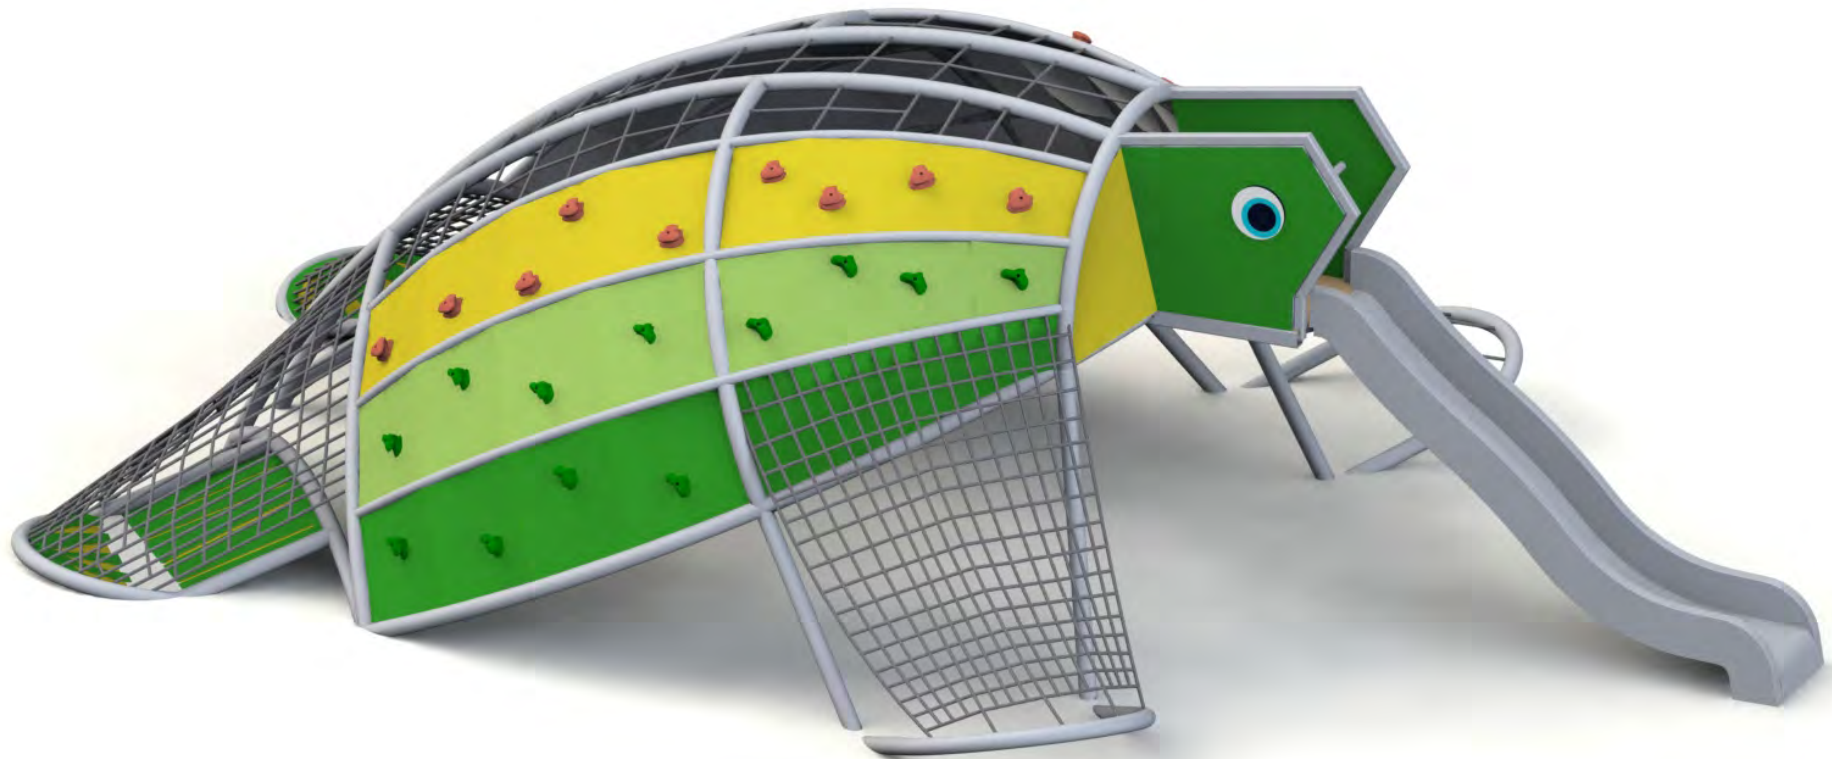

playground & urban equipment

FANTASY

farfalla
xfy20

 640x460, h 270 cm

 150 cm

 > 3

 1030x850 cm

 62 m²