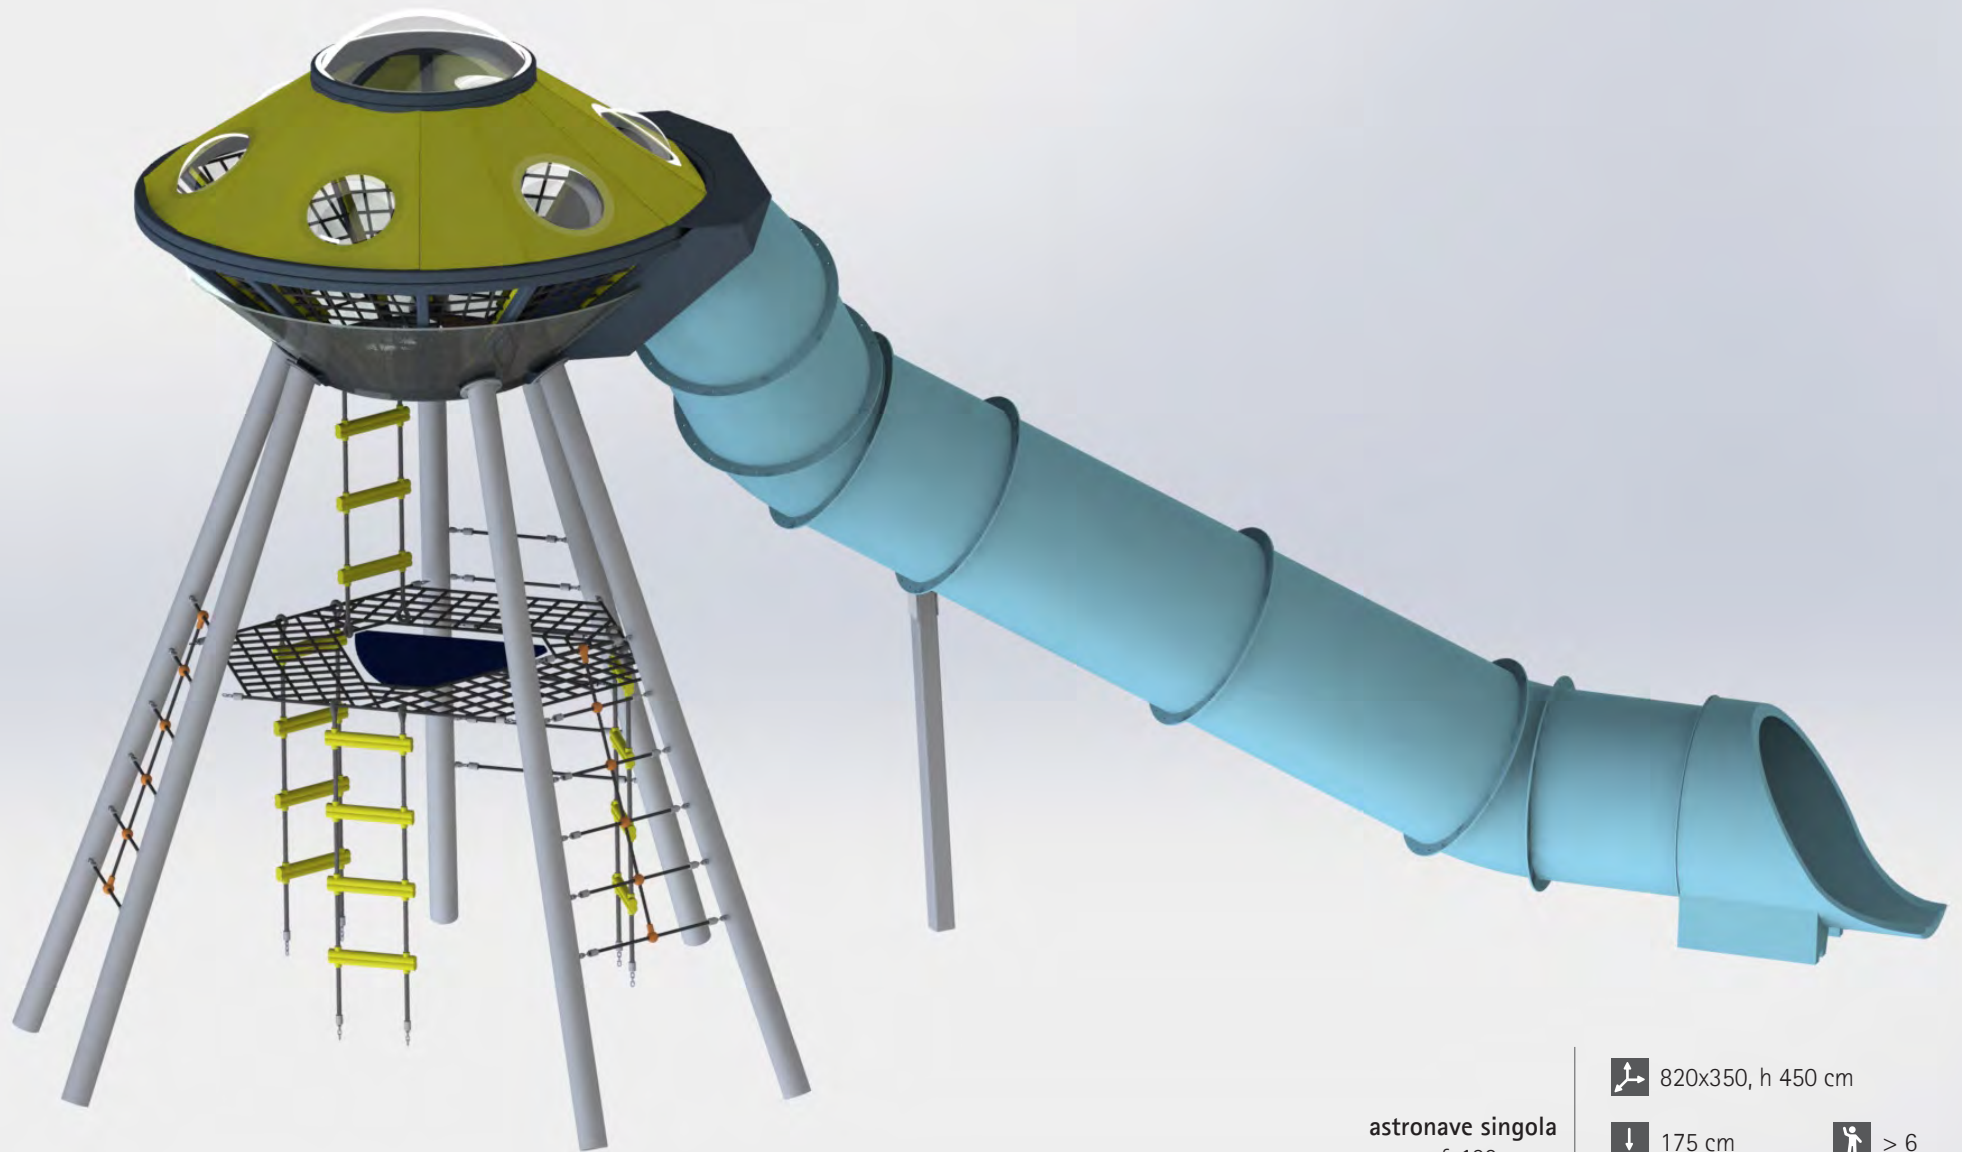

astronave singola
xfy100

820x350, h 450 cm

175 cm

> 6

1200x6400 cm 58 m²