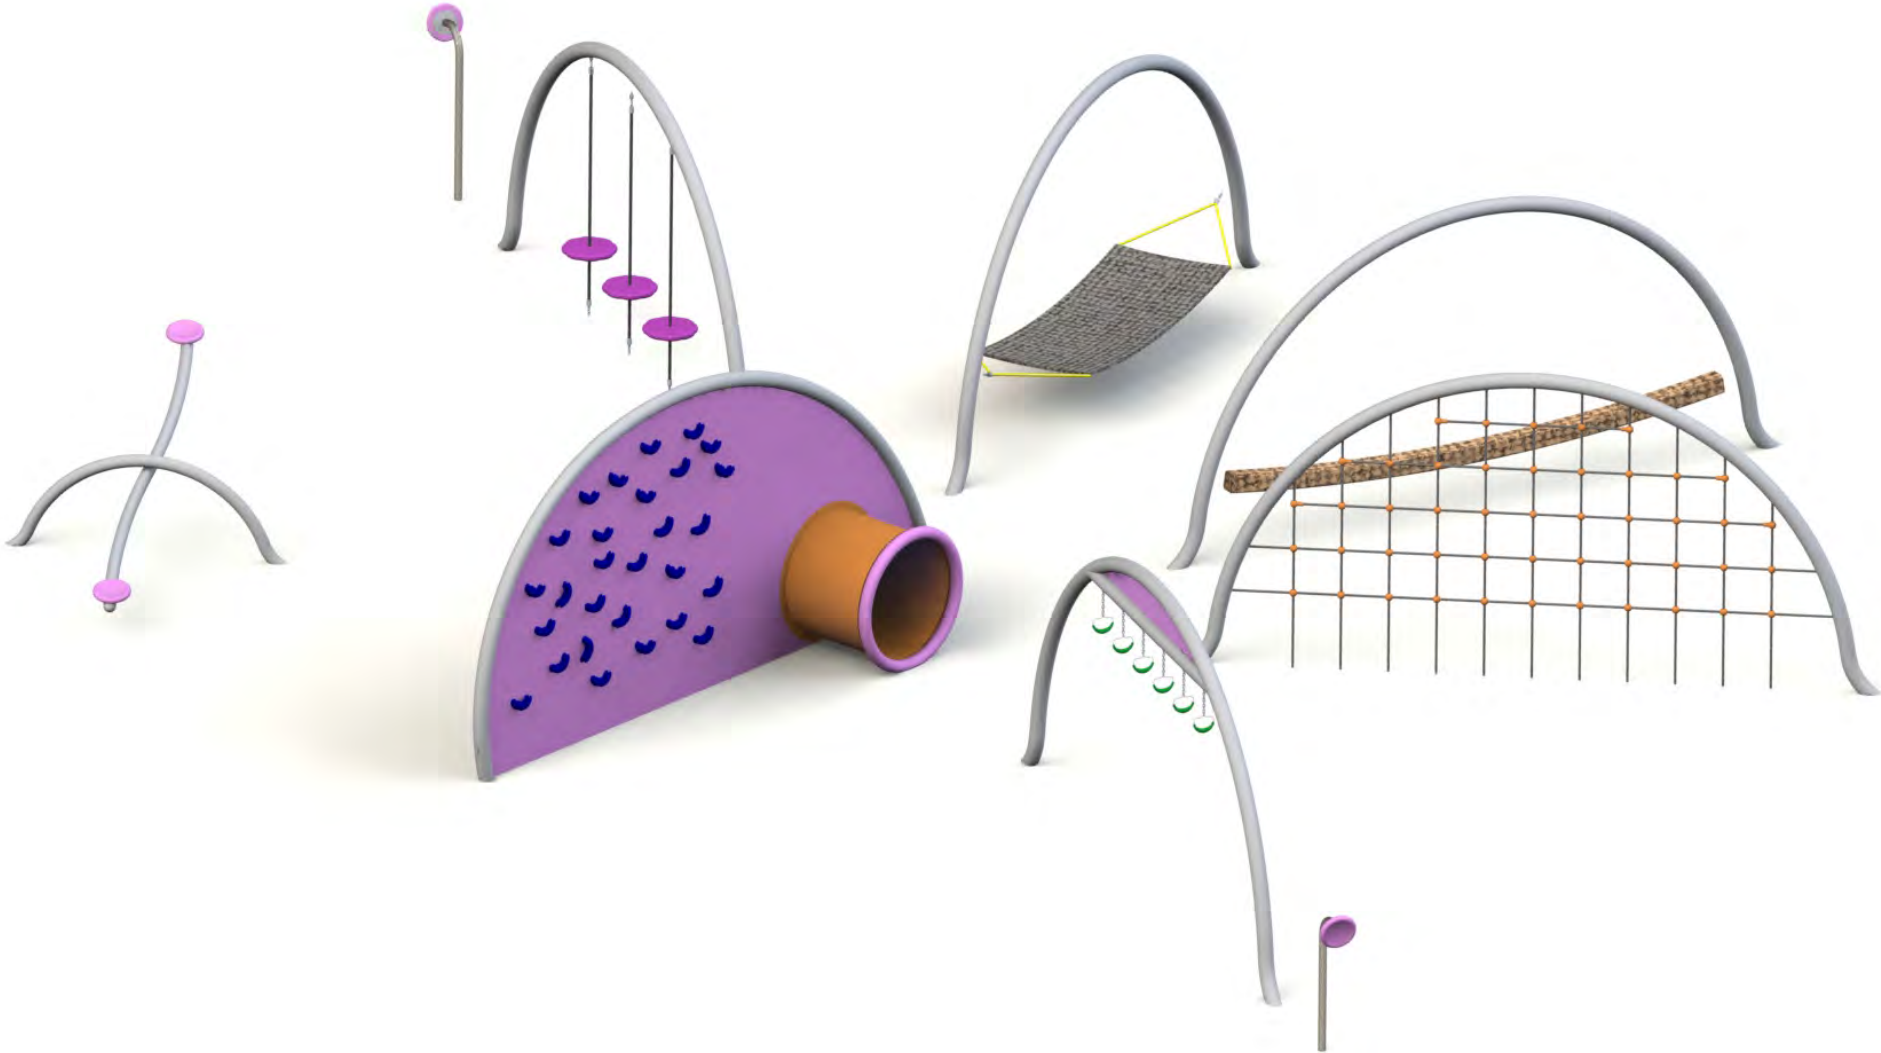

 200 cm

 > 6

 1080x800 cm

 65 m²

HOLZHOF®

playground & urban equipment

FANTASY

polipo
xfy70